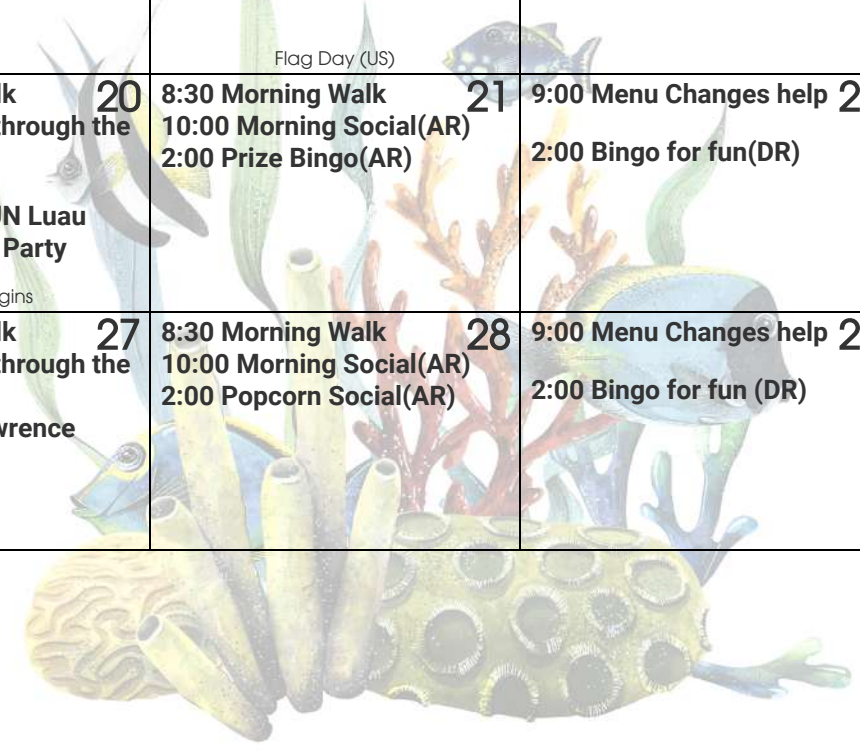

# June 2024

						<p>9:00 Menu Changes help <b>1</b></p> <p>2:00 Bingo for fun(DR)</p>
						<p>10:30 Online Church Service <b>2</b> If Available 2:00 Puzzles in the Parlor</p>
<p>10:30 Online church service <b>9</b> If Available 2:00 Puzzle in the Parlor</p>	<p>8:30 Morning Walk <b>10</b> 11:00 Crossword puzzles for fun(AR) 2:00 Making Homemade ice cream with Betty</p>	<p>8:30 Morning Walk <b>11</b> 11:00 Church(AR) 2:00 Prize Bingo(AR)</p> <p>Shavuot Begins</p>	<p>8:30 Morning Walking <b>12</b> 11:00 Drum Fun(MR) 2:00 Bingo with Amber/Hunter(DR)</p>	<p>8:30 Morning Walk <b>13</b> 10:00 Footsteps through the bible (AR) 2:00 Bingo W/Lawrence(AR)</p>	<p>8:30 Morning Walk <b>14</b> 10:00 Morning Social(AR) 2:00 Father Day's Celebration Donuts with dads</p> <p>Flag Day (US)</p>	<p>9:00 Menu Changes help <b>15</b></p> <p>2:00 Bingo for fun(DR)</p>
<p>10:30 Online church service <b>16</b> If Available 2:00 Puzzles in the Parlor</p> <p><b>HAPPY FATHER'S DAY</b></p> <p>Father's Day</p>	<p>8:30 Morning Walk <b>17</b> 10:00 Resident Council(AR) 2:00 Craft(AR)</p>	<p>8:30 Morning Walk <b>18</b> 11:00 Church(AR) 2:00 Bingo for fun(AR)</p>	<p>8:30 Morning Exercise <b>19</b> W/Taylor 11:00 Trivia (AR) 1:30 Buddy the Therapy Dog 2:00 MilkShakes W/Quality &amp; Buckeye</p> <p>Juneteenth</p>	<p>8:30 Morning Walk <b>20</b> 10:00 Footsteps through the bible (AR)</p> <p>1:30 SUMMER FUN Luau Monthly Birthday Party</p> <p>Summer Begins</p>	<p>8:30 Morning Walk <b>21</b> 10:00 Morning Social(AR) 2:00 Prize Bingo(AR)</p>	<p>9:00 Menu Changes help <b>22</b></p> <p>2:00 Bingo for fun(DR)</p>
<p>10:00 Online church service <b>23</b> If Available 2:00 Puzzles in the Parlor</p>	<p>8:30 Morning Walk <b>24</b> 10:00 Morning Movie(MR) 2:00 Watermelon Social (AR)</p>	<p>8:30 Morning Walk <b>25</b> 11:00 Church(AR) 2:00 Bingo for fun(AR)</p>	<p>8:30 Morning Walking <b>26</b> 11:00 Corn hole (AR) 2:00 Prize Bingo (AR)</p>	<p>8:30 Morning Walk <b>27</b> 10:00 Footsteps through the bible(AR) 2:00 Bingo W/Lawrence</p>	<p>8:30 Morning Walk <b>28</b> 10:00 Morning Social(AR) 2:00 Popcorn Social(AR)</p>	<p>9:00 Menu Changes help <b>29</b></p> <p>2:00 Bingo for fun (DR)</p>
<p>10:00 Online church service <b>30</b> If Available 2:00 Puzzles in the Parlor</p>	<p>KEY: AR= ACTIVITY ROOM MR= MEDIA ROOM PR= PUZZLE ROOM DR= DINING ROOM</p>					